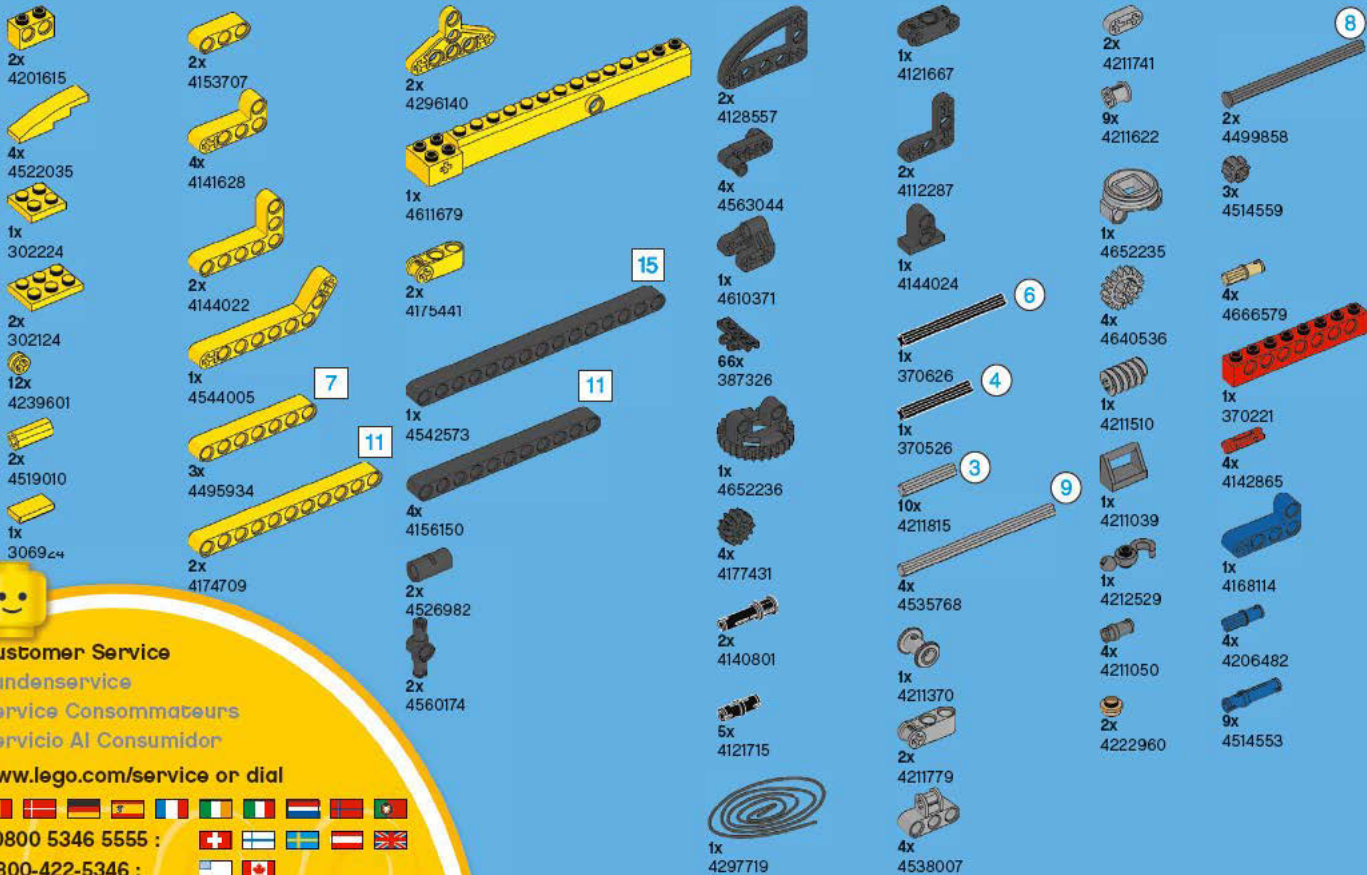

5

27

28

Customer Service

Kundenservice

Service Consommateurs

Servicio Al Consumidor

[www.lego.com/service](http://www.lego.com/service) or dial